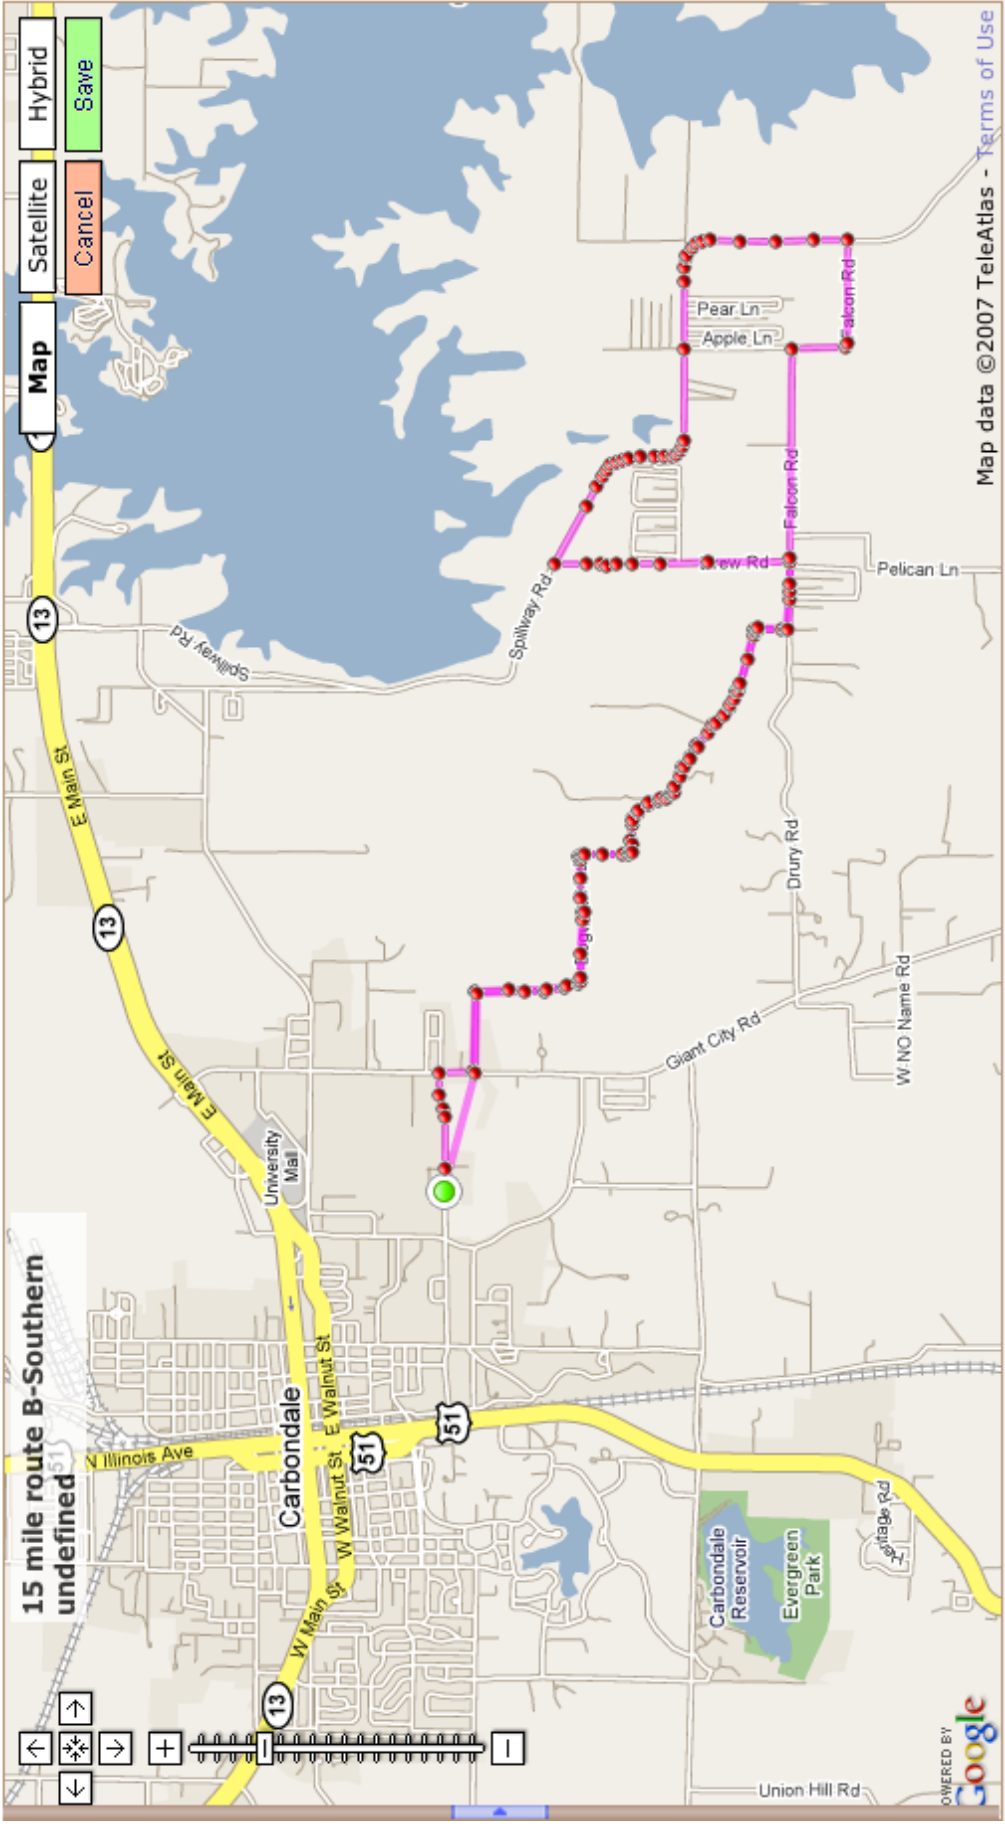

# Create a Route

Navigation controls: back, forward, zoom in, zoom out, and a zoom slider.

15 mile route B-Southern undefined

Distance: 13.68 mi. Climbing: 453.7 ft.

Map controls: Map, Satellite, Hybrid, Cancel, Save

POWERED BY Google

Map data ©2007 TeleAtlas - Terms of Use

## 15-Mile Ride

The route described below is marked with Yellow arrows.

Road construction forced a last minute route change  
exact mileage is unavailable.

Symbols: L - turn left, R - turn right, X - Cross, STR - go straight, BL - bear left

	<b>Total Mileage</b>
<b>Start - Carbondale Middle School .....</b>	0.00 Miles
L - on E. Grand to Giant City Rd. ....	Miles
R - on Giant City Rd. to Dogwood Rd. ....	Miles
L - on Dogwood Rd. to Falcon Rd. (Dogwood becomes Falcon) .....	Miles
L - on Falcon Rd. to Drew Rd. ....	Miles
L - on Drew Rd. to Spillway Rd .....	Miles
R - on Spillway Rd to Hayton Rd. ....	Miles
R - on Hayton Dr. to Hayton/Falcon T .....	Miles
R - on Hayton/Falcon T to Falcon Rd. ....	Miles
L - on Falcon Rd. (No Street Sign) to Dogwood .....	Miles
R - on Dogwood Rd. to Giant City Rd. ....	Miles
R - on Giant City Rd. to E. Grand .....	Miles
<b>L - on E. Grand to Finish .....</b>	<b>~15.00 Miles</b>